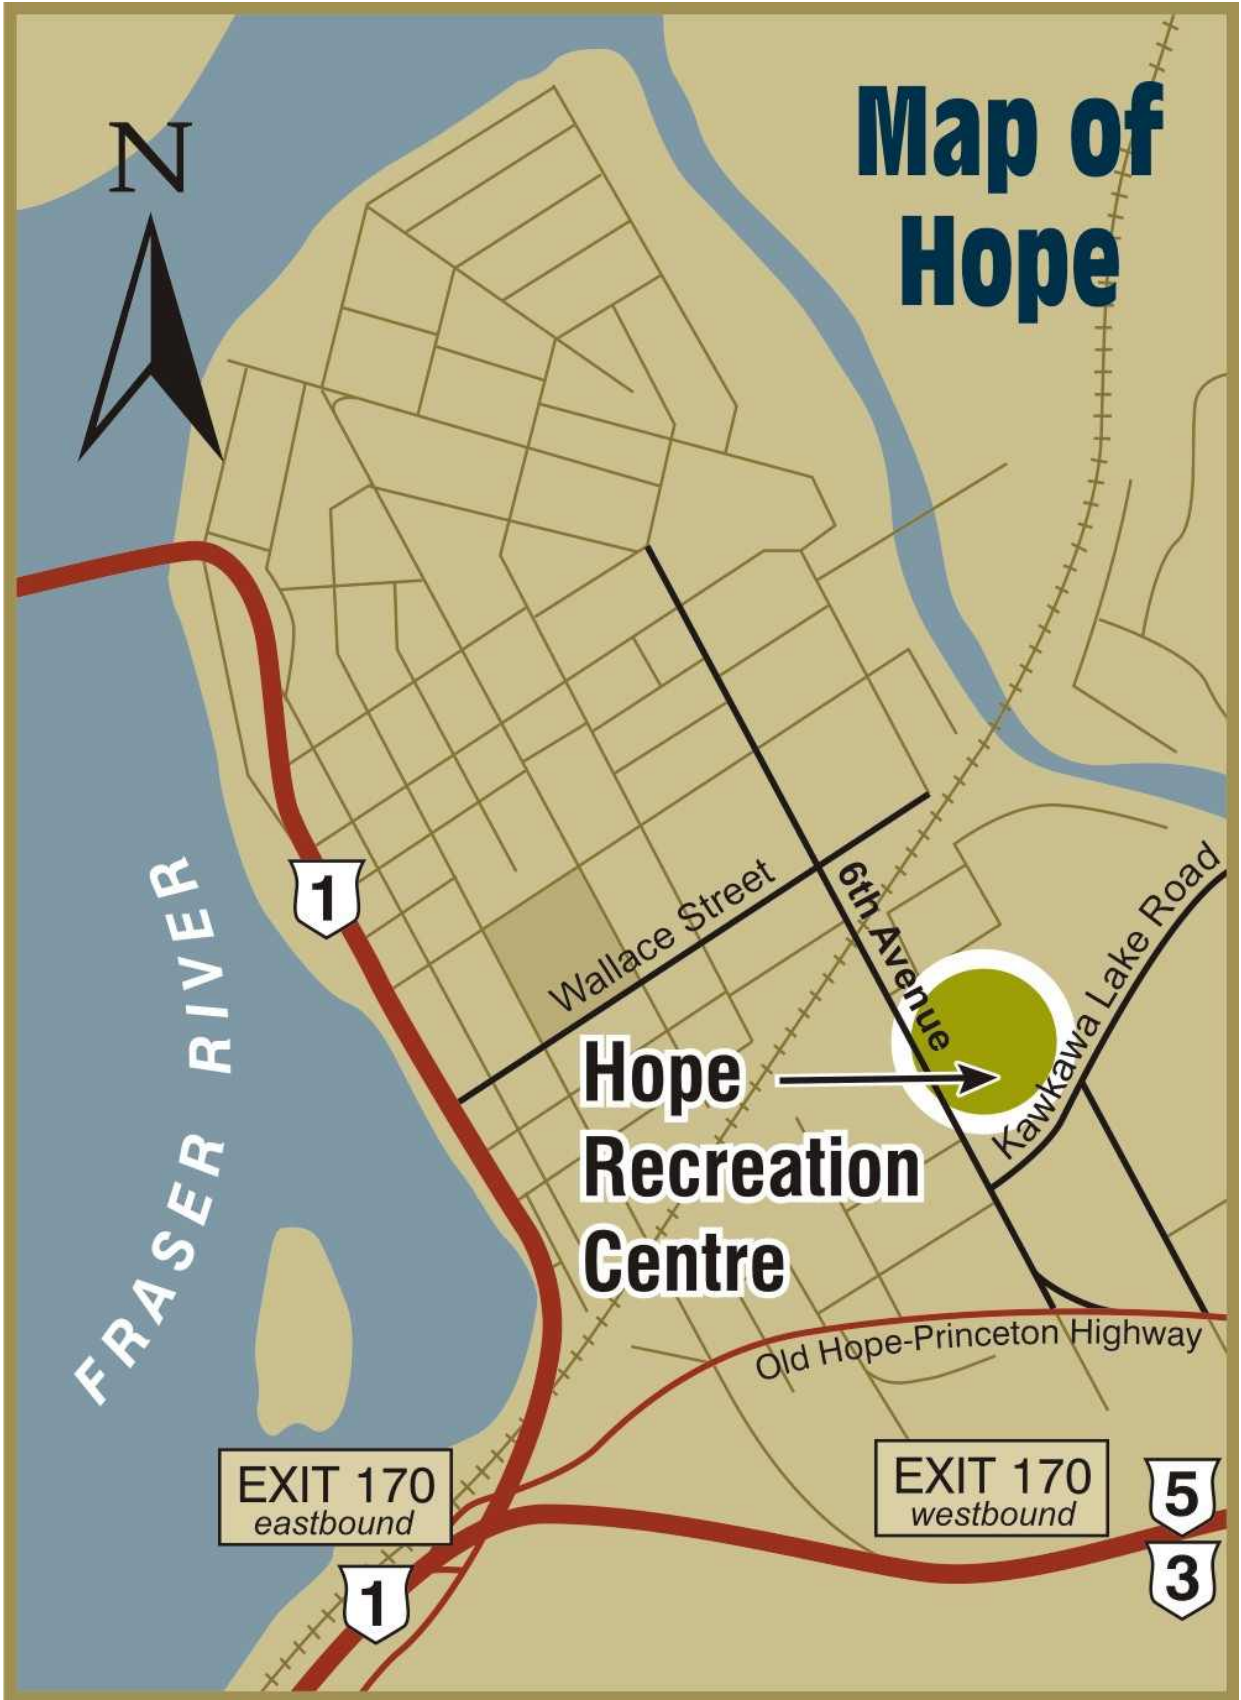

Map of Hope

FRASER RIVER

N

1

Wallace Street

6th Avenue

Kawkawa Lake Road

Hope
Recreation
Centre

Old Hope-Princeton Highway

EXIT 170
eastbound

EXIT 170
westbound

1

5

3